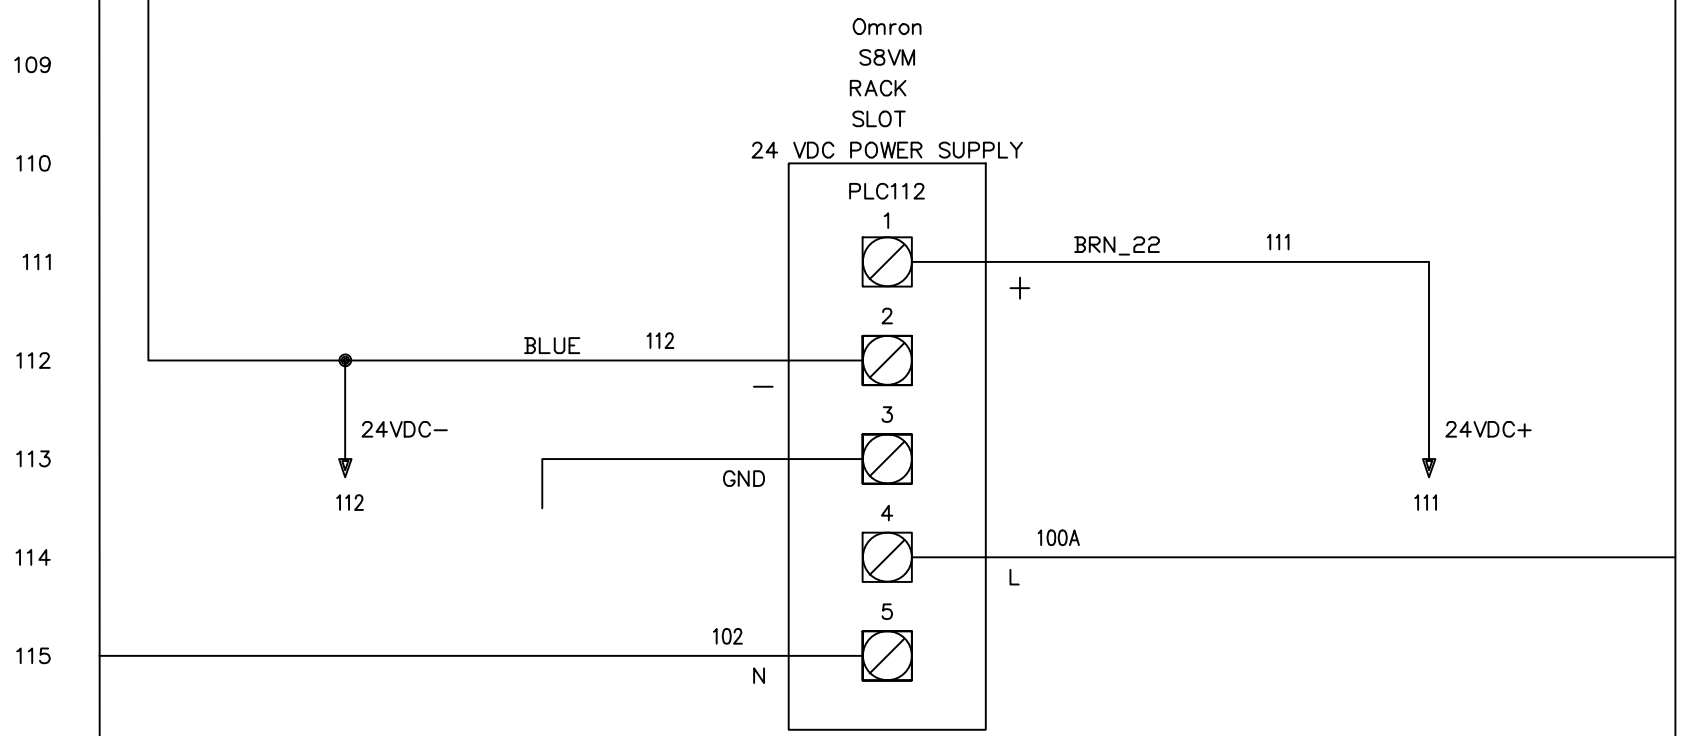

REV	DATE	CHANGE	TR NO.	REV BY.

AFM ENGINEERING, INC.
 1313 E. Borchard Ave
 Santa Ana, CA 92705

TITLE
 AFM ENGINEERING, INC
 19005 OMRON DECAL WITH DISCONNECT 120VAC

DRAWING NO. 19000-002 WITH DISCONNECT SHEET 2 OF 4