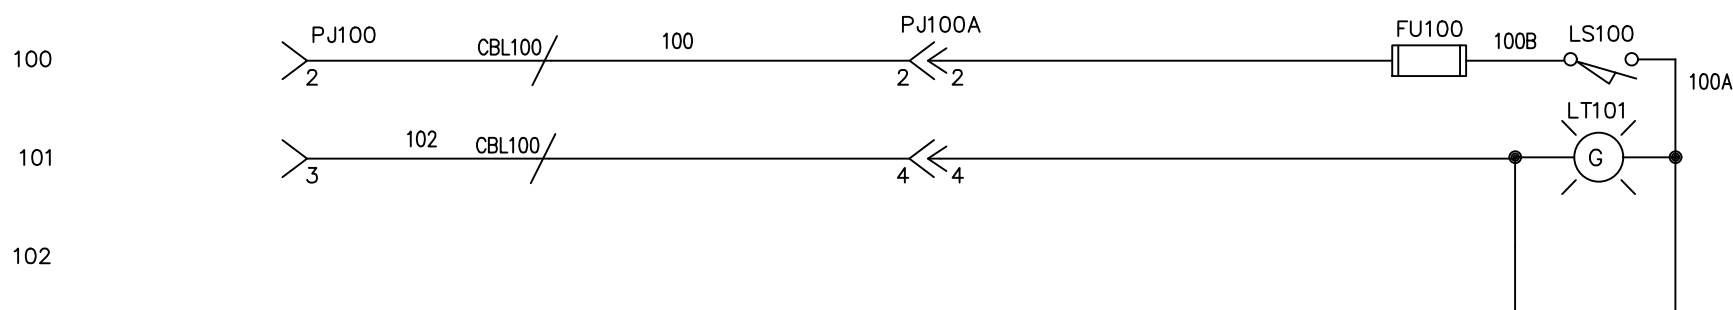

REV	DATE	CHANGE	TR NO.	REV BY.

AFM ENGINEERING, INC.
 1313 E. Borchard Ave
 Santa Ana, CA 92705

TITLE
 AFM ENGINEERING, INC
 19005 OMRON DECAL WITH DISCONNECT 120VAC

DRAWING NO. 19000-002 WITH DISCONNECT SHEET 2 OF 4